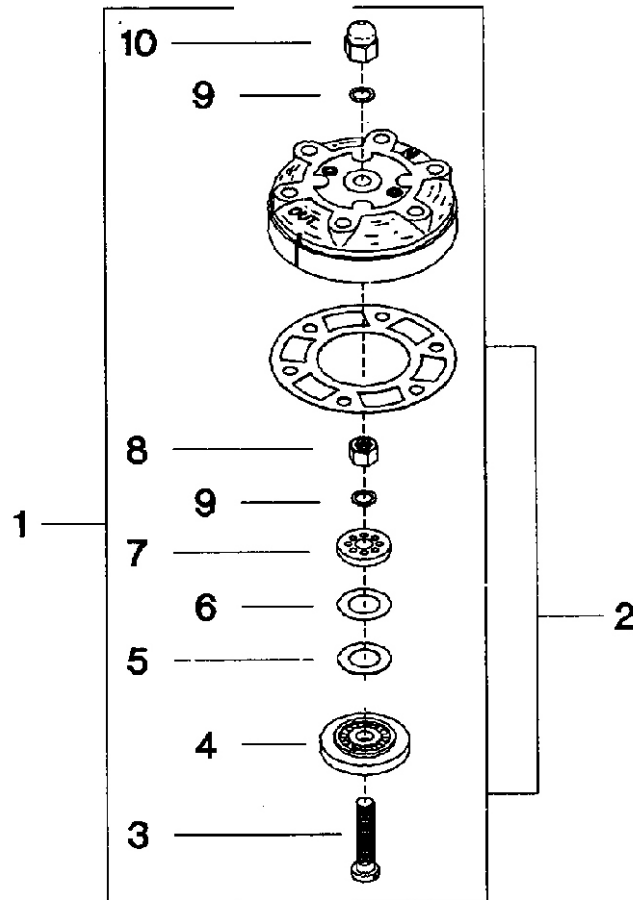

# 32156713 - VALVE ASSEMBLY

No.	Description	Ref Part No.	QTY
8-2	Valve Assembly	32156713	-
8-3	- Bolt, Valve	30220925	1
8-4	- Seat, Valve Discharge	30217608	1
8-5	- Plate, Valve Discharge	30215941	1
8-6	- Spring, Valve Discharge	30221576	1
8-7	- Plate, Stop - Discharge	30218994	1
8-8	- Nut, Hex 5/8 - 18	95076808	1
8-9	- Washer, Belleville - 5/8	37092913	2
8-10	- Nut, Acorn - 5/8 -18	30287643	1